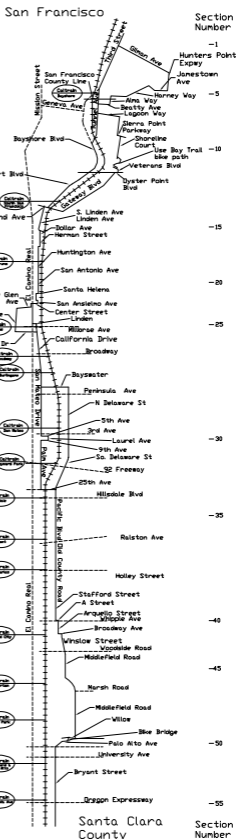

# San Mateo County Downtown Bicycle Route San Francisco to Palo Alto

## Route Listing

Sec #	Street Name	City
1	Third Street	San Francisco
2	Gilman Ave	San Francisco
3	Hunters Point Expwy	San Francisco
4	Jamestown Ave	San Francisco
5	Harney Way	San Francisco
6	Alana Way	San Francisco
7	Betty Ave	Brisbane
8	Tunnel Ave	Brisbane
9	Lagoon Way	Brisbane
10	Sierra Point Prkwy	Brisbane
11	Shoreline Court	Brisbane
12	Bay Trail Bike Path	Brisbane
13	Veterans Blvd	Brisbane
14	Oyster Point Blvd	SSF
15	Gateway Blvd	SSF
16	Grand Ave	SSF
17	Linden Ave	SSF
18	S. Linden Ave	San Bruno
19	Dollar Ave	San Bruno
20	Herman Street	San Bruno
21	Huntington Ave	San Bruno
22	Huntington Ave	Millbrae
23	San Antonio Ave	Millbrae
24	Santa Helena	Millbrae
25	San Anselmo Ave	Millbrae
26	Center Street	Millbrae
27	El Camino Real	Millbrae
28	Linden	Millbrae
29	California Drive	Millbrae
30	California Drive	Burlingame
31	San Mateo Drive	San Mateo
32	5th Ave	San Mateo
33	Laurel Ave	San Mateo
34	9th Ave	San Mateo
35	Palm Ave	San Mateo
36	25th Ave	San Mateo
37	Bay Meadows	San Mateo
38	Pacific Blvd	San Mateo
39	Old County Road	Belmont
40	Old County Road	San Carlos
41	Stafford Street	Redwood City
42	A Street	Redwood City
43	Arguello Street	Redwood City
44	Broadway Ave	Redwood City
45	Winslow Street	Redwood City
46	Middlefield Road	Redwood City
47	Middlefield Road	North Fair Oaks
48	Middlefield Road	Atherton
49	Middlefield Road	Menlo Park
50	Willow Road	Menlo Park
51	Willow Place	Palo Alto
52	Bike Bridge	Palo Alto
53	Palo Alto Ave	Palo Alto
54	Bryant Street	Palo Alto

## Legend

- Caltrain Station
- Caltrain Track
- Bicycle Route
- Crossing & Parallel Roads

Map produced by:  
The Peninsula Bicycle & Pedestrian  
Coalition [www.penbiped.org](http://www.penbiped.org)  
03/02